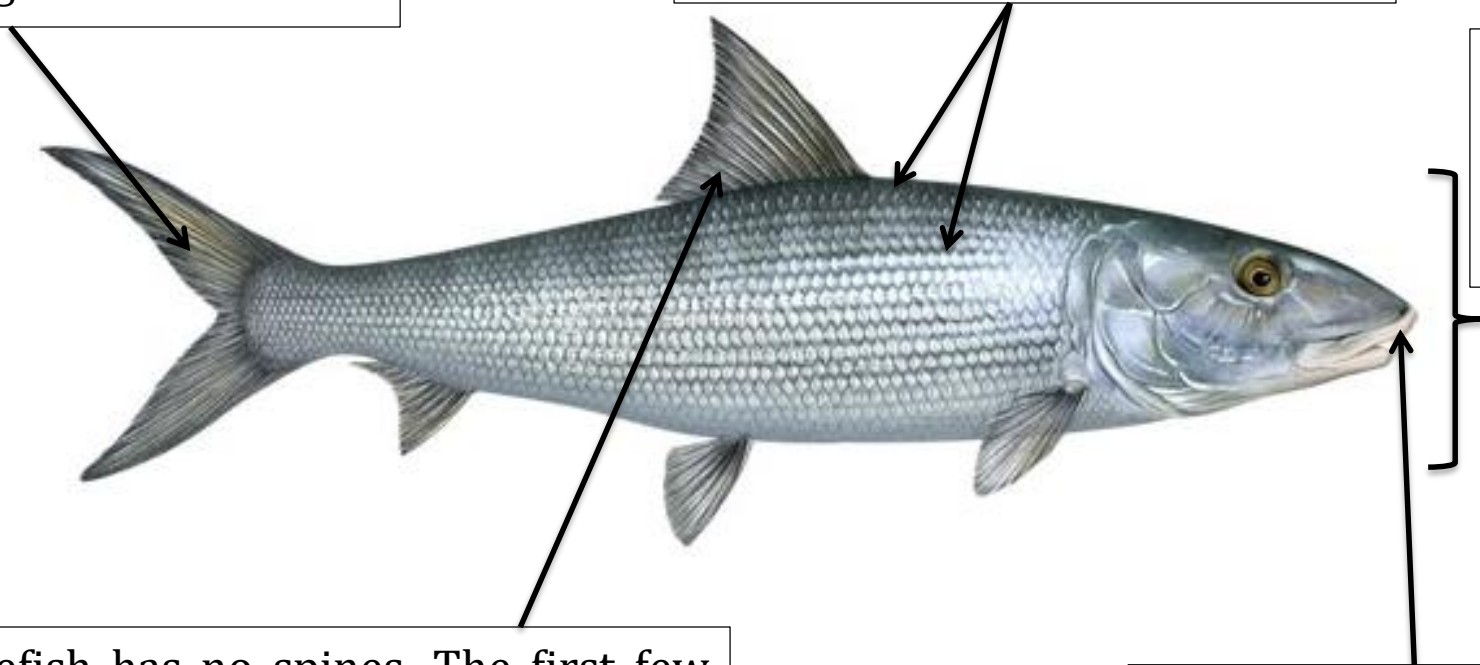

Bonfish (*Albula vulpes*)

Common Names

- Banana fish
- Conejo
- Ten-pounda
- parra
- Salmon peel
- Macabie
- tenny
- cache

Physical Description

The tail (caudal) is deeply forked with the upper lobe slightly larger than the lower.

From above they appear blue-greenish, with bright silver scales on the sides and dark streaks run in between the scales

The body is slender, round and compressed

The bonefish has no spines. The first few rays of the dorsal fin are higher than the following rays giving it a somewhat triangular shape

The conical nose and upper jaw (mandible) of a Bonefish extends beyond the opening of the mouth (gape)

Global Distribution of Bonefish

Image retrieved from: <http://www.flyandspinfishingaruba.com/info/bonefish/>