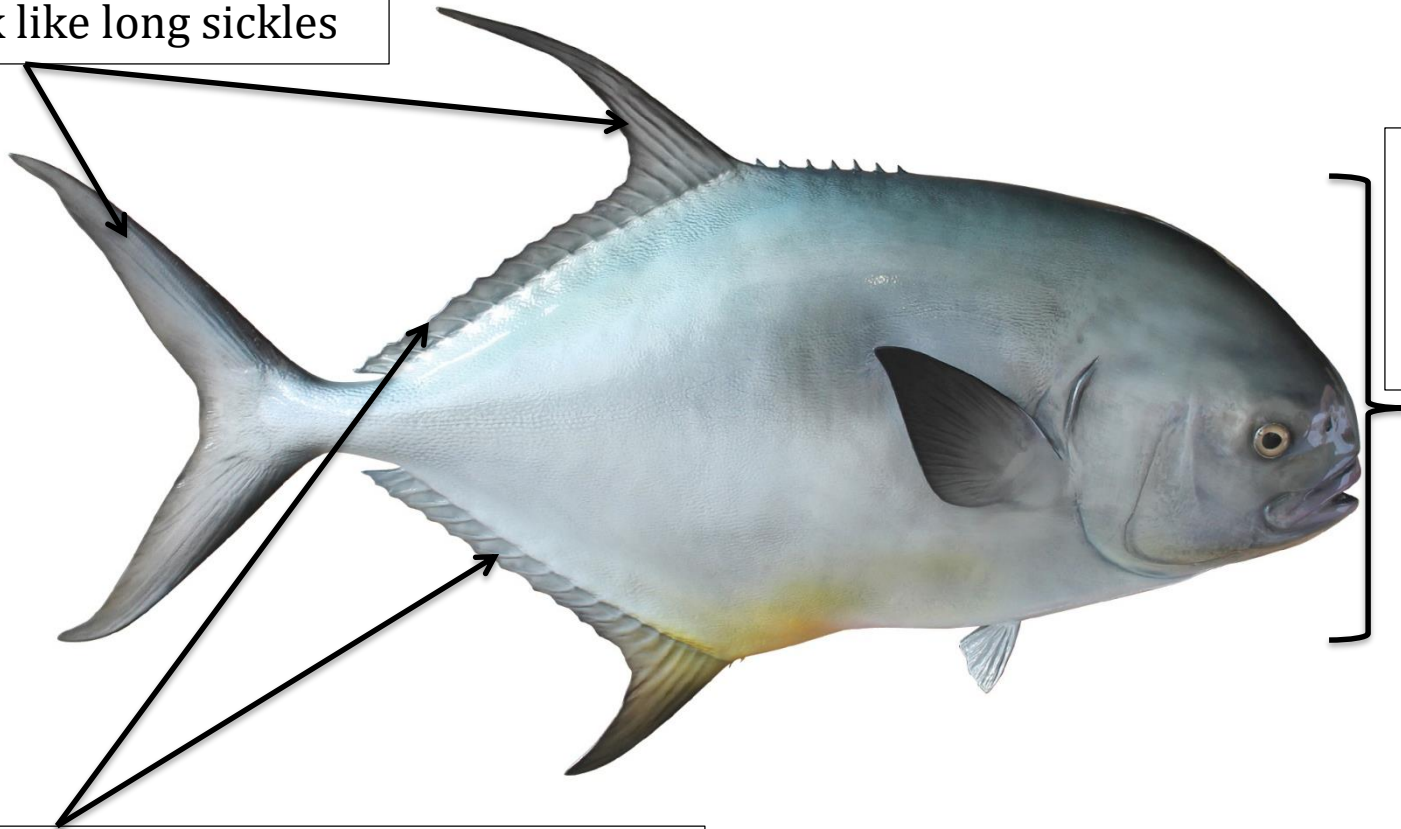

Permit (*Trachinotus falcatus*)

Common Names

- Cobbler
- Pampanillo
- Round pompano
- Fausse karang
- Pampano

Physical Description

The most distinctive characteristics of the permit are its tail and dorsal fin which look like long sickles

Its body is highly laterally compressed

The permit fish also possess 17-21 dorsal and anal rays directly behind the dorsal and anal fin respectively.

Global Distribution of Permits

Image retrieved from: <http://www.flyandspinfishingaruba.com/info/permit/>