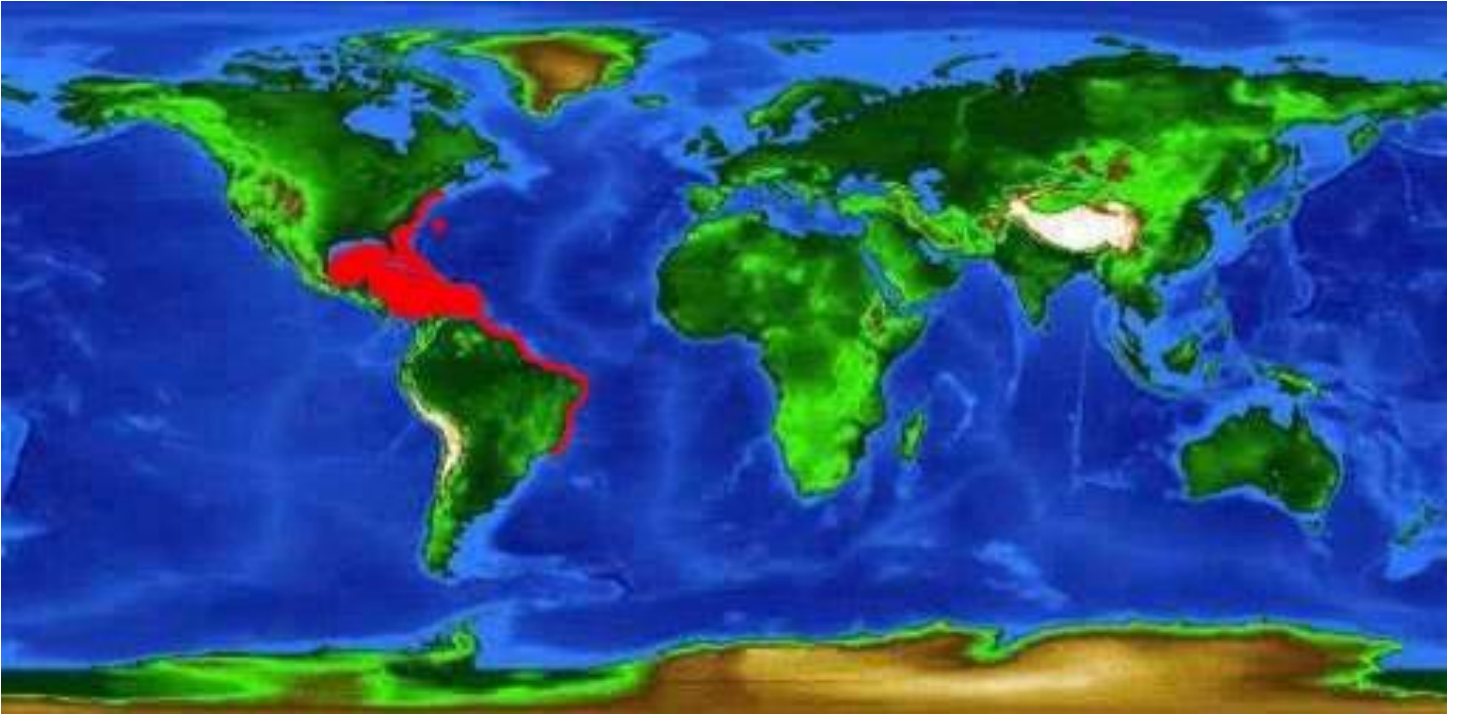

Permit (*Trachinotus falcatus*)

Common Names

- Cobbler
- Pampanillo
- Round pompano
- Fausse karang
- Pampano

Physical Description

The most distinctive characteristics of the permit are its tail and dorsal fin which look like long sickles

Its body is highly laterally compressed

The permit fish also possess 17-21 dorsal and anal rays directly behind the dorsal and anal fin respectively.

Global Distribution of Permits

Image retrieved from: <http://www.flyandspinfishingaruba.com/info/permit/>