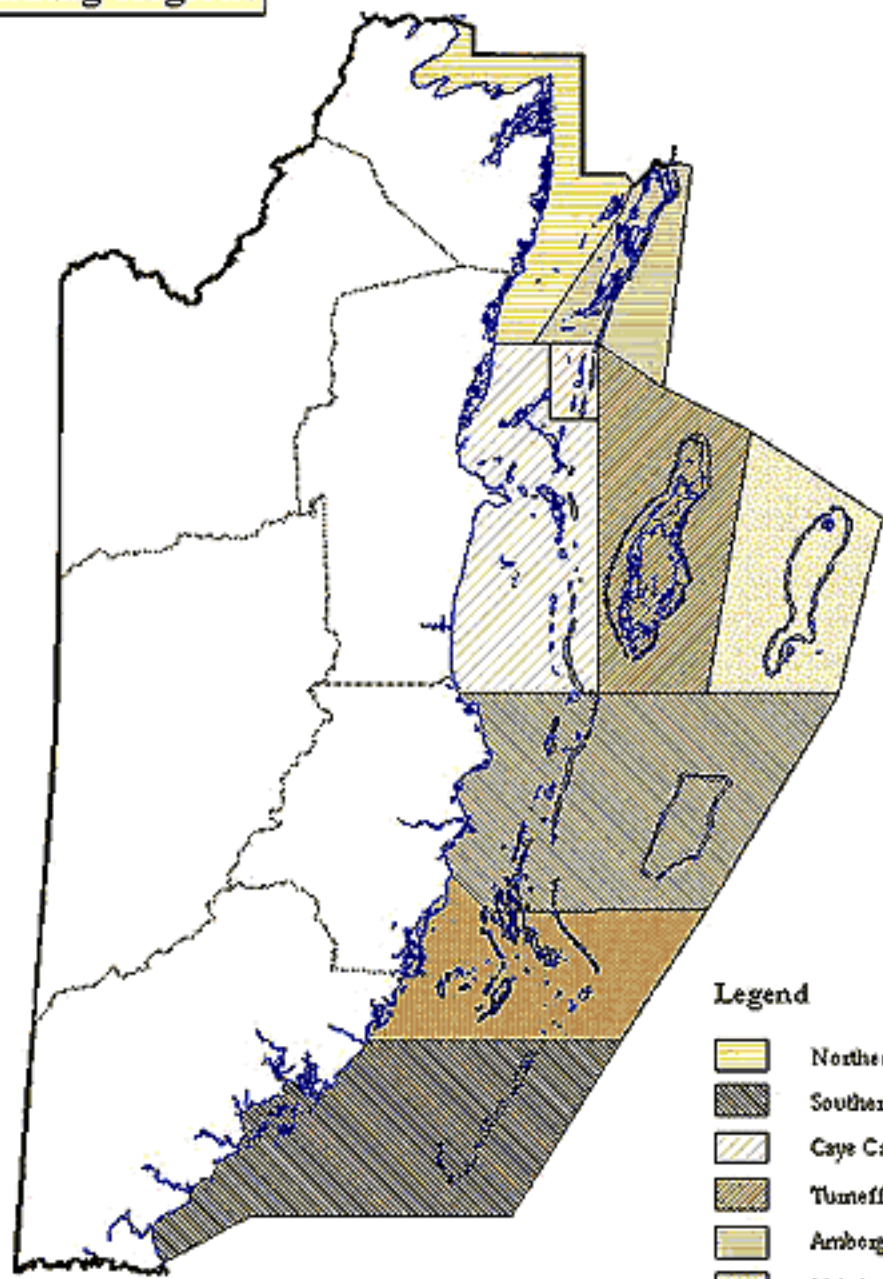

Draft Coastal Planning Regions

Legend

- Northern
- Southern
- Caye Caulker
- Turneffe Isles
- Ambergris Caye
- Lighthouse Reef
- Belize City Cays
- Dangriga/Tobacco Cays
- Placencia/Lagujung Bird Cays